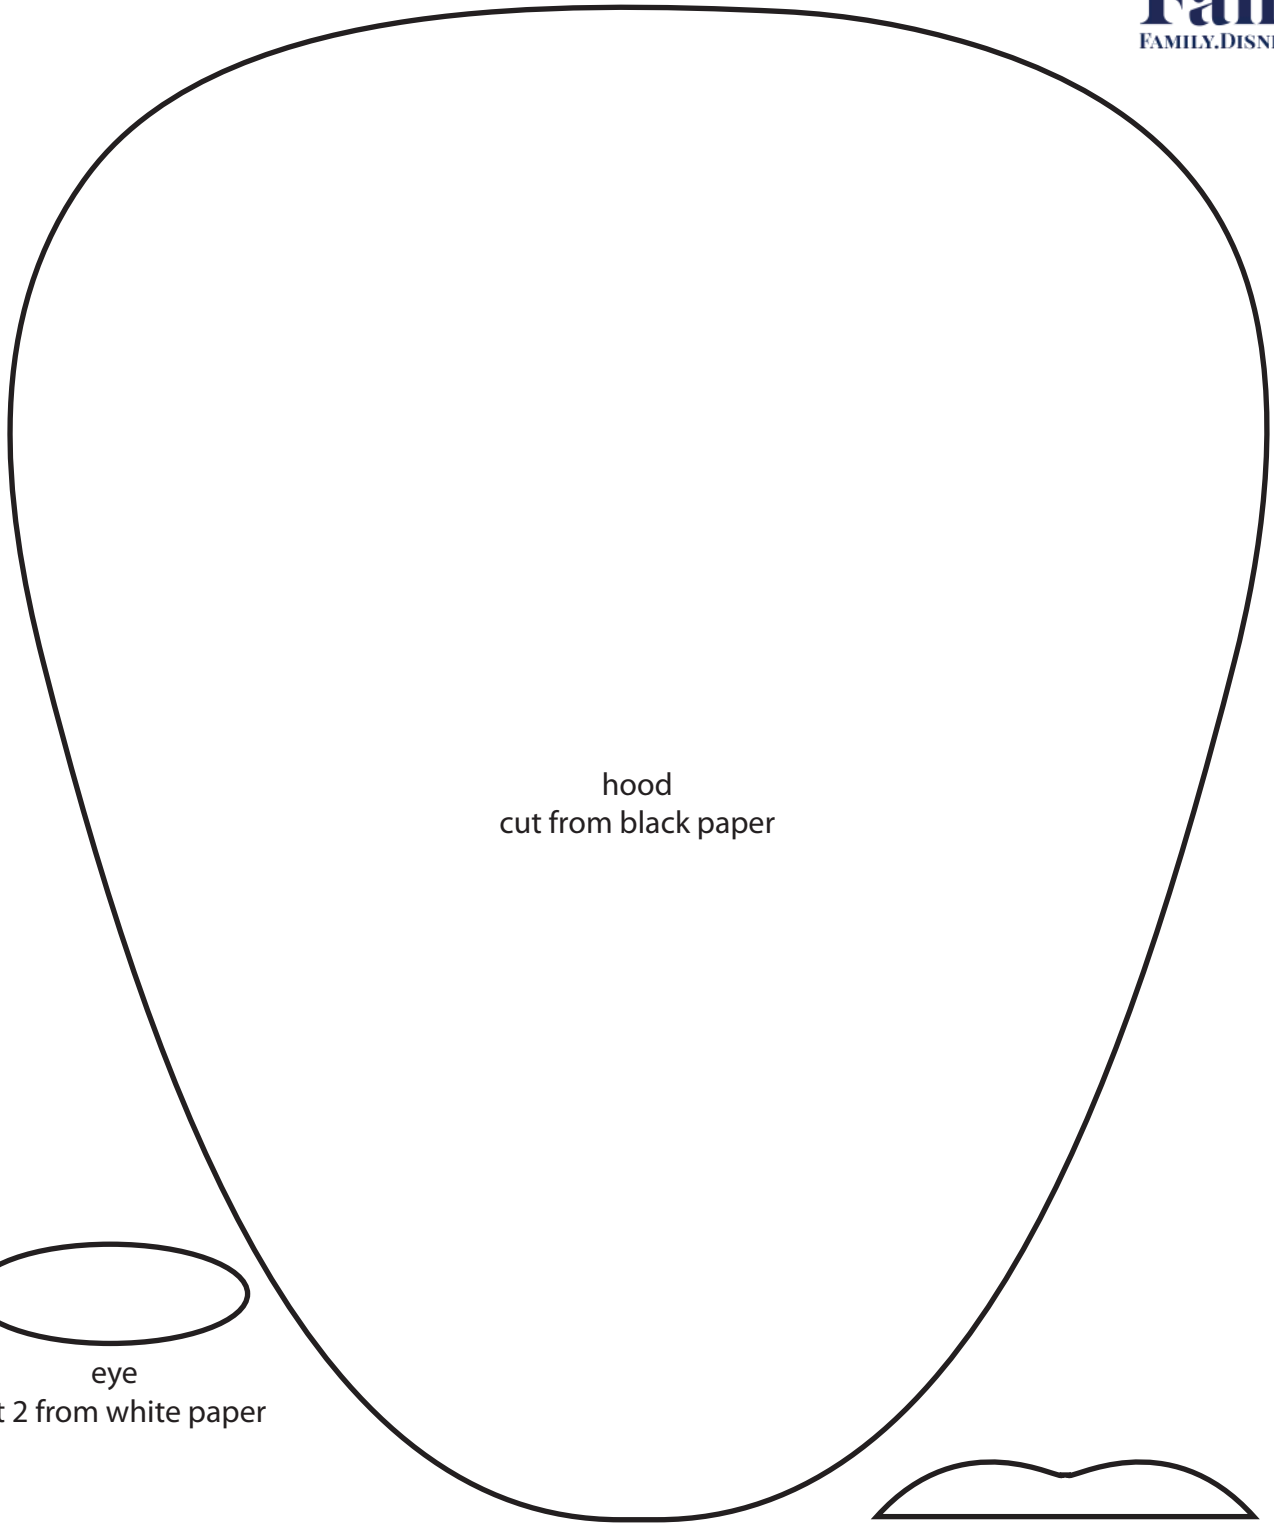

Evil Queen Mask Template

hood
cut from black paper

eye
cut 2 from white paper

eyelids
cut from beige paper

lips
cut from red paper

eyebrows
cut 2 from black paper