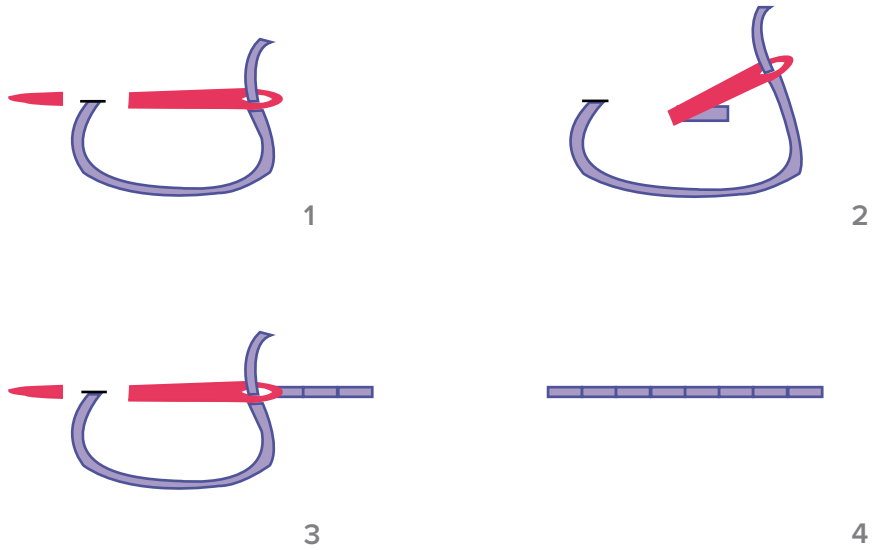

Winnie the Pooh Tsum Tsum Embroidery

Color Reference

Winnie the Pooh Tsum Tsum Embroidery

A - Back Stitch

B - Satin Stitch

C - Buttonhole Stitch

Winnie the Pooh Tsum Tsum Embroidery

Template (6" hoop)

© Disney

Winnie the Pooh Tsum Tsum Embroidery

Head

Ears

Feet