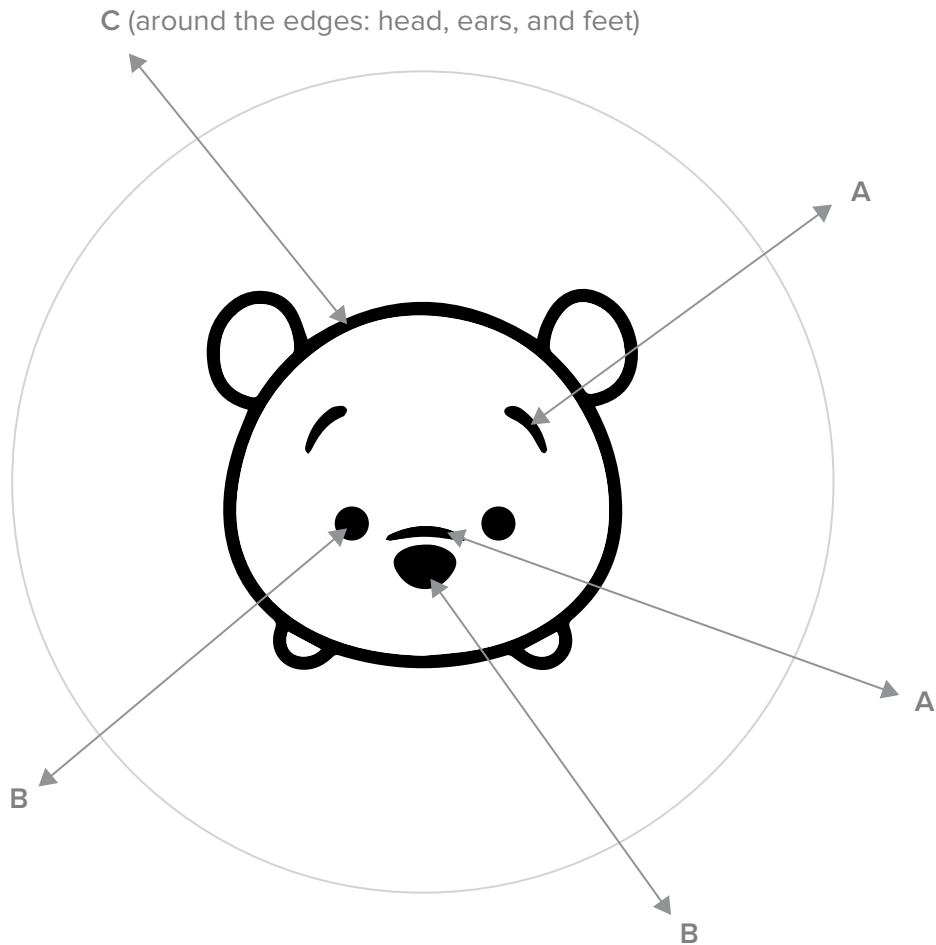

Winnie the Pooh Tsum Tsum Embroidery

Color Reference

Winnie the Pooh Tsum Tsum Embroidery

A - Back Stitch

B - Satin Stitch

C - Buttonhole Stitch

Winnie the Pooh Tsum Tsum Embroidery

Template (6" hoop)

© Disney

Winnie the Pooh Tsum Tsum Embroidery

Head

Ears

Feet